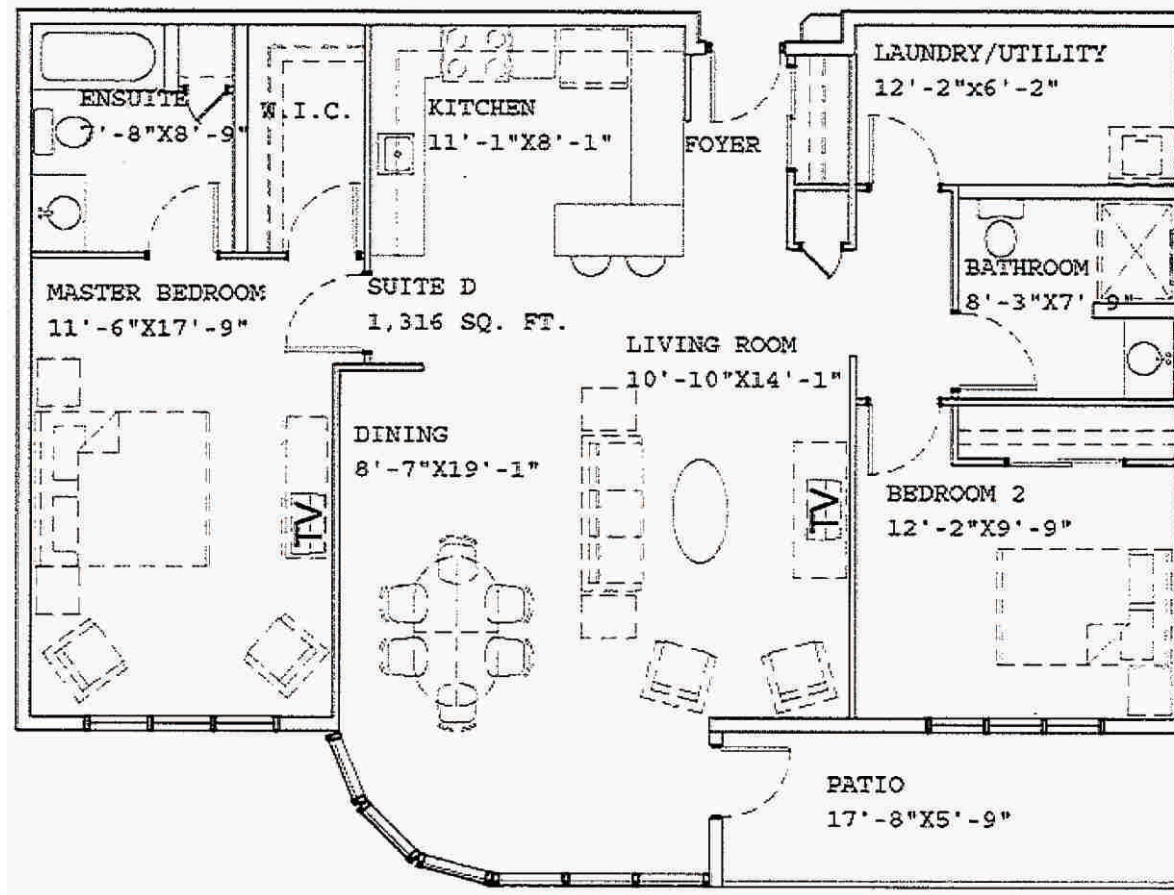

"TYPE D" SUITE

IN THE GARDENS
AT THE GARDENS ON TENTH

1316 sq.ft. | 2 bedroom | 2 bath | In-Suite Laundry | Balcony

\$2,573 minus interest

(Suite Loans required if net worth \$50,000 or more — we pay 3% interest on loan monthly)

Floor plans show approximate room sizes only. Final designs may vary from those shown.